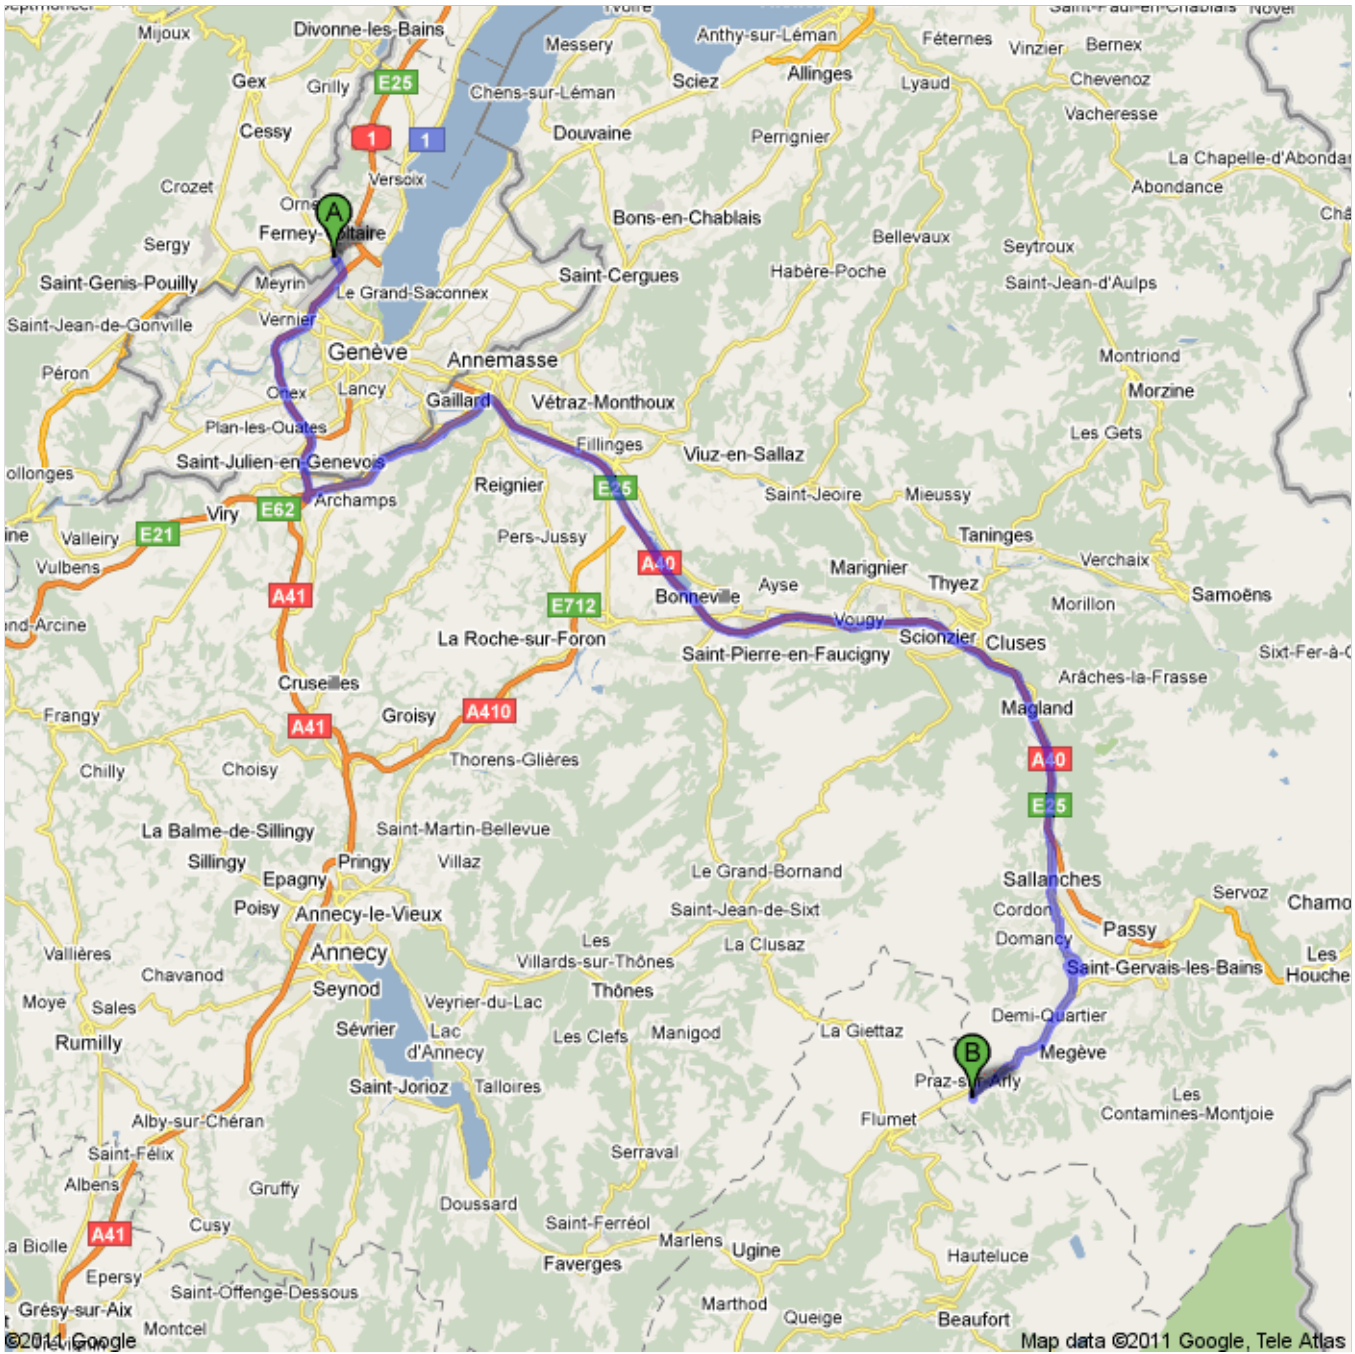

**Directions to 460-482 Route des Varins, 74120 Praz-sur-Arly, France**  
**94.2 km – about 1 hour 13 mins**

At the last step (#16) you will need to turn left up the hill as you approach Domain Skiable, staying on Route des Varins. After about 200m take the first turn on the left into Allée du Plan des Varins. Our chalet is on the right after around 100m

 Rue de Genève, 01210 Ferney-Voltaire, France

1. Head **southeast** on **Rue de Genève/D1005**  
**Entering Switzerland**

go 300 m  
total 300 m

2. Continue onto **Route de Ferney**

go 600 m  
total 900 m

3. Slight right toward **Rte des Batailleux**

go 64 m  
total 950 m

4. Slight left onto the ramp to **France/Aéroport**

go 200 m  
total 1.1 km

5. Slight right at **Rte des Batailleux**

go 150 m  
total 1.3 km

6. Merge onto **A1/E25/E62** via the ramp on the left to **A1a/France/Genève-La Praille/Meryrin/Genève-Aéroport /Vernier**

Partial toll road  
Entering France  
About 8 mins

go 12.5 km  
total 13.8 km

© 2011 Google