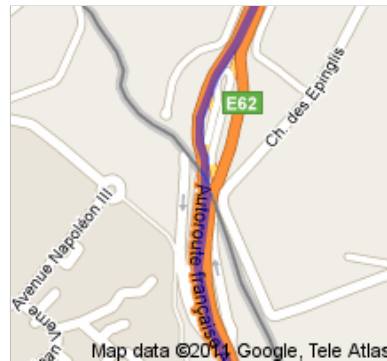

© 2011 Google

Map data ©2011 Google, Tele Atlas

go 1.1 km
total 15.0 km

8. Take the exit onto **A40**

Partial toll road
Speed camera in 5.6 km
About 8 mins

A40

go 12.3 km
total 27.2 km