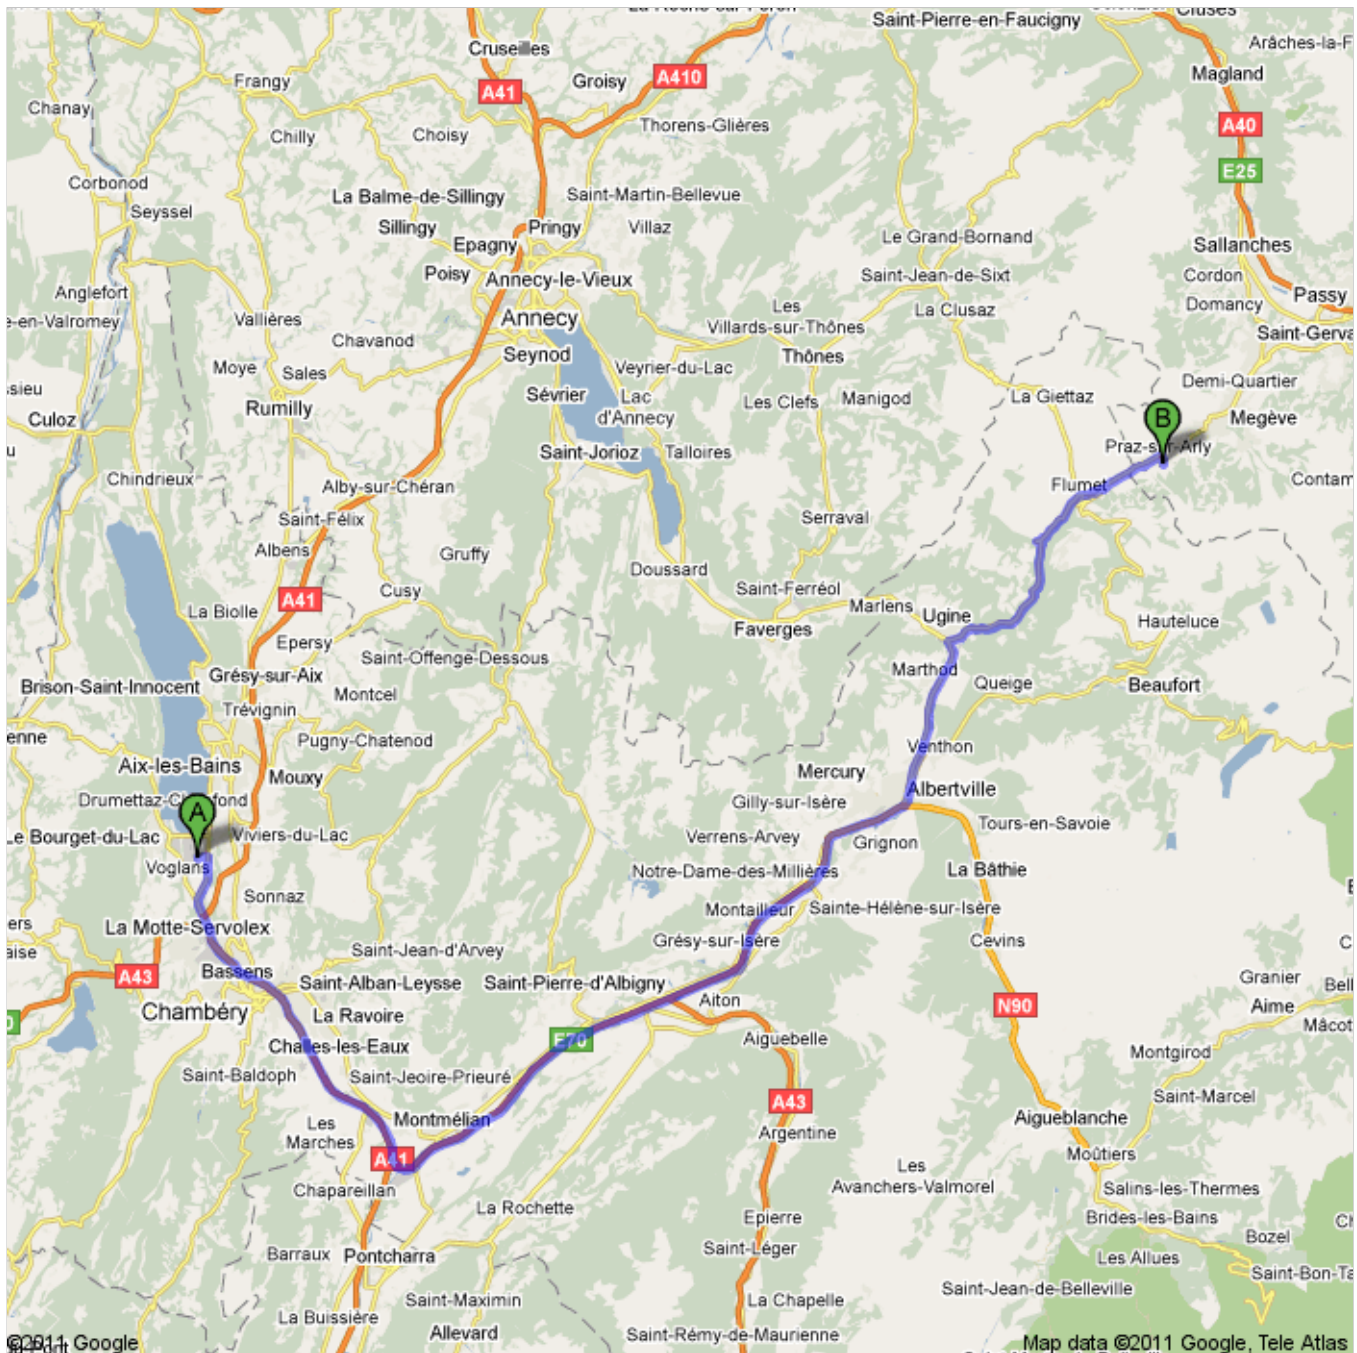

Directions to 460-482 Route des Varins, 74120 Praz-sur-Arly, France
88.6 km – about 1 hour 10 mins

At the last step (#15) you will need to turn left up the hill as you approach Domain Skiable, staying on Route des Varins. After about 200m take the first turn on the left into Allée du Plan des Varins. Our chalet is on the right after around 100m

1. Head **south**

go 89 m
total 89 m

 2. Turn left toward **Route de l'Aéroport**

go 120 m
total 210 m

3. At the roundabout, take the **1st** exit onto **Route de l'Aéroport**
About 1 min

go 650 m
total 850 m

4. At the roundabout, take the **1st** exit onto **Route d'Aix/D1201** heading to **N201/A41/A43/Chambéry/Lyon/Bourg-en-Bresse**
Continue to follow D1201
About 3 mins

go 2.8 km
total 3.7 km

5. Continue onto **Avenue du Bourget-du-Lac/N201**

12. At the roundabout, take the **1st** exit onto **Avenue Paul Girod/D1212**
Continue to follow D1212
About 9 mins

go 9.6 km
total 78.8 km

- ➔ 13. Turn right to stay on **D1212**
Go through 2 roundabouts
About 10 mins